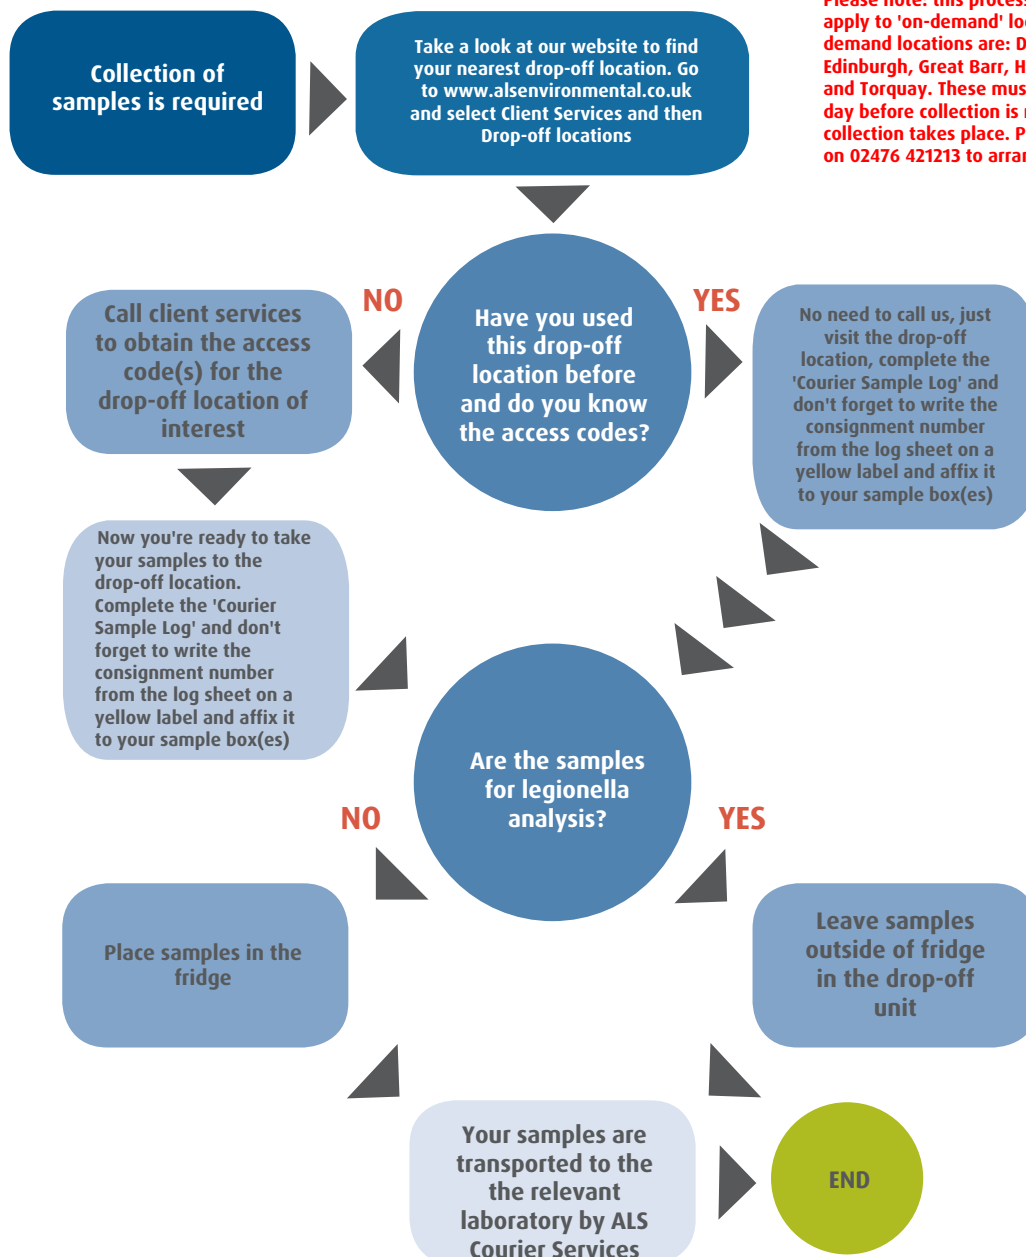

# Using a drop-off location

**Please note: this process flow document does not apply to 'on-demand' locations. Our current on-demand locations are: Dundee, Durham, Edinburgh, Great Barr, Hull, Maidstone, Norwich and Torquay. These must be booked by 4 pm the day before collection is required to ensure a collection takes place. Please call client services on 02476 421213 to arrange.**