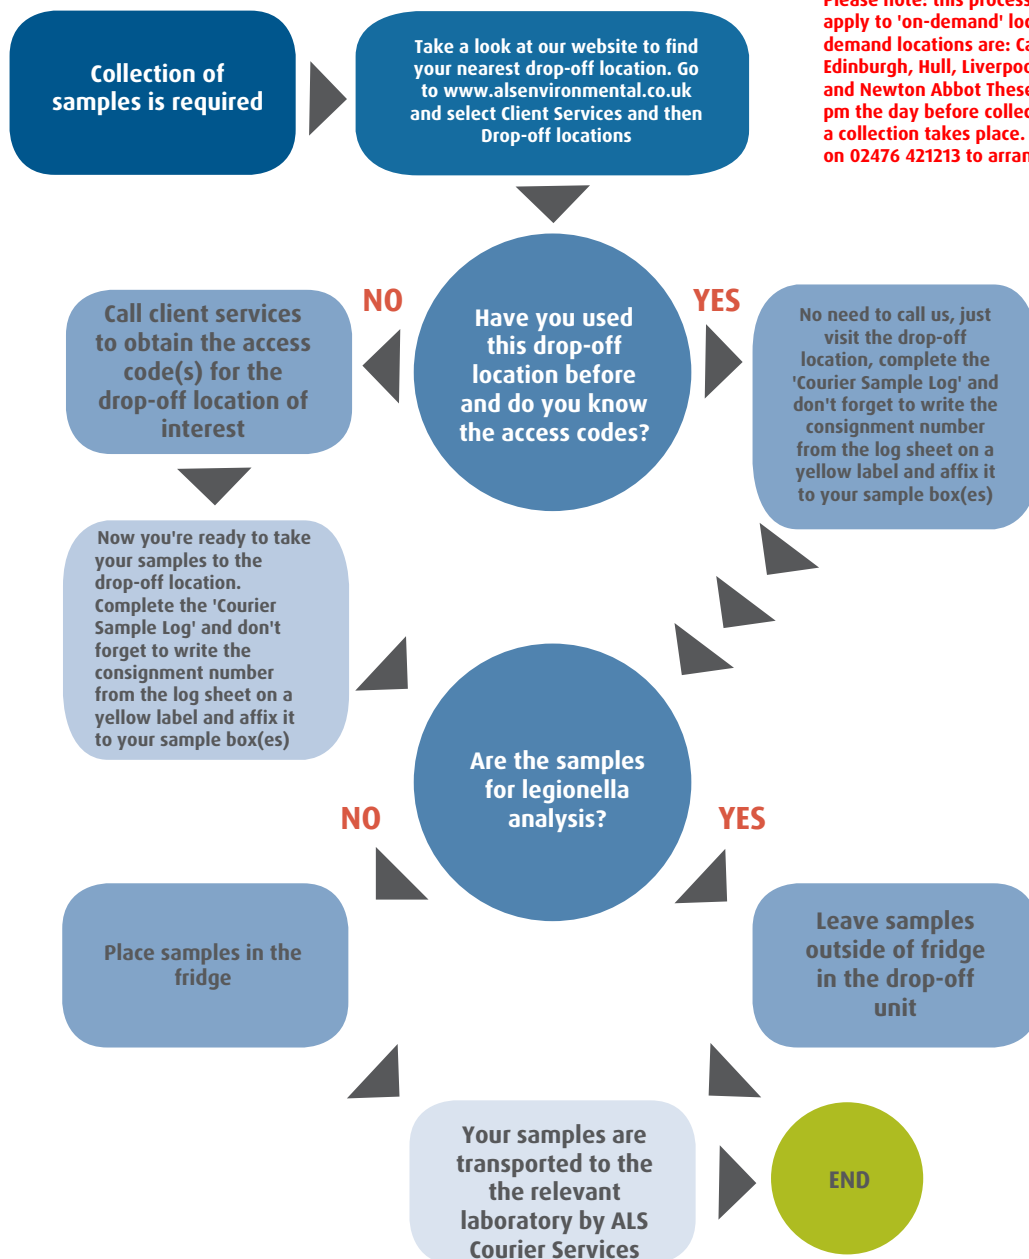

Using a drop-off location

Please note: this process flow document does not apply to 'on-demand' locations. Our current on-demand locations are: Carlisle, Dundee, Durham, Edinburgh, Hull, Liverpool, Maidstone, Norwich and Newton Abbot These must be booked by 4 pm the day before collection is required to ensure a collection takes place. Please call client services on 02476 421213 to arrange.